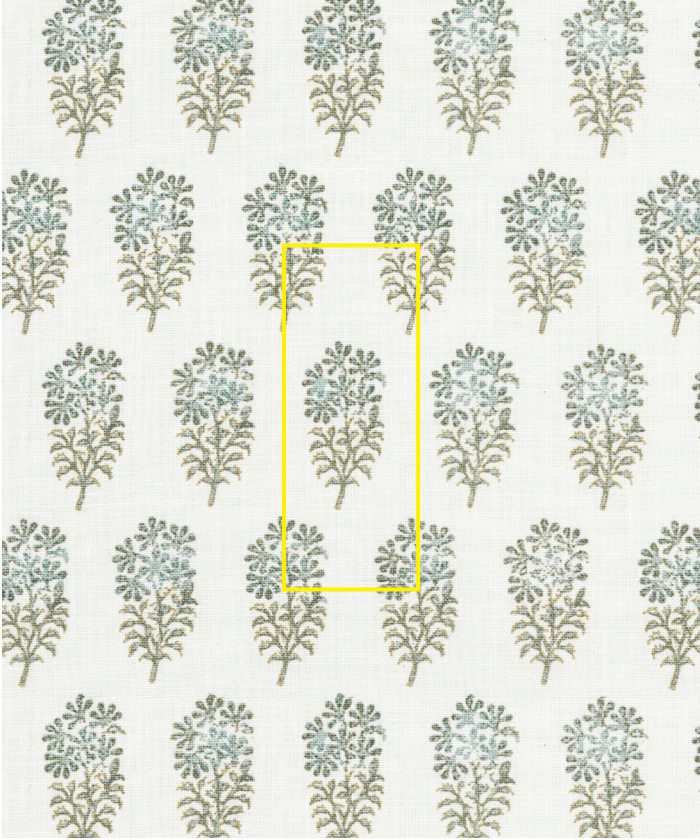

namaysamay

Alya-Chota Dove | ALYA-C-02-C

Design Alya-Chota

Colour Dove

Code ALYA-C-02-C

Composition 100% Linen

Width 135cm / 53in

Repeat 4cm (h) 10.5cm (v)
1.5in (h) 4in (v)

Weight 286g/sqm

Notes
.....
.....
.....

Alya-Chota Dove | ALYA-C-02-C

www.namaysamay.com